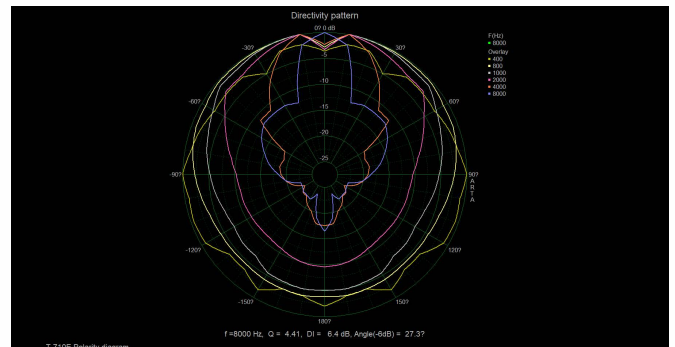

## T-710E

Material: Plastic

### Specifications:

Model	T-710E
Rated Power	10W
Maximum Power	20W
Sensitivity	102dB±3dB
Impedance	Black, white: COM Black: 8Ω
Frequency Response	250-18KHz
Protection Level	IP66
Dimension	130×150mm
Weight	0.5Kg