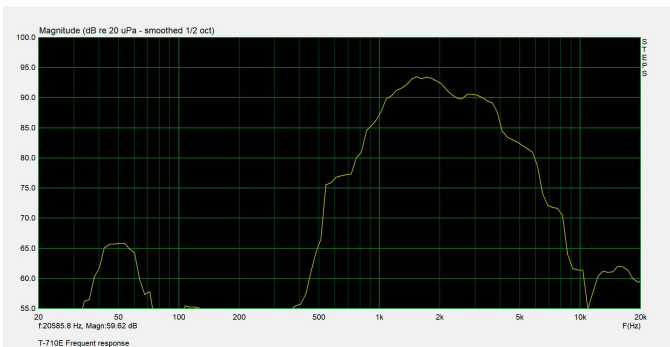

## T-710E

Material: Plastic

### Specifications:

Model	T-710E
Rated Power	10W
Maximum Power	20W
Sensitivity	102dB±3dB
Impedance	Black, white: COM Black: 8Ω
Frequency Response	250-18KHz
Protection Level	IP66
Dimension	130×150mm
Weight	0.5Kg